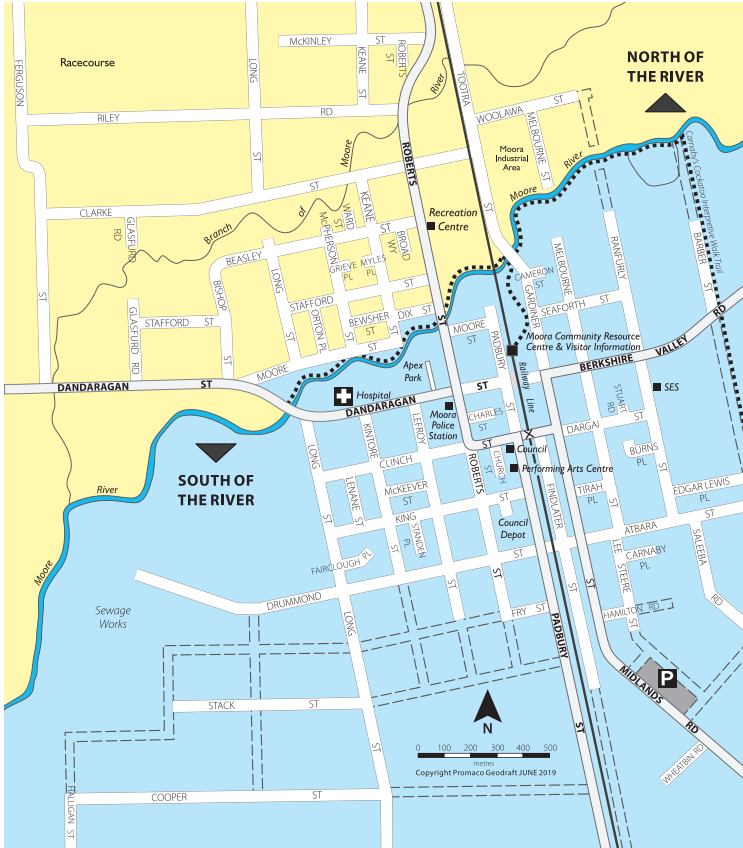

Moora
Tuesday

Other Towns
Friday

Recycling Yellow top Bin
(Fortnightly rotations)

 **South of River**
(blue highlighted)

 **North of River and other towns**
(yellow highlighted)

Yellow Top Bin Recyclable Item Guide

Moora Refuse Site Information

Address: Located on Airstrip Rd, Moora
Opening Hours: Tuesday, Wednesday and Friday 1pm-5pm
Saturday and Sunday 8am-5pm
Closed: Monday and Thursday, Christmas, News Year's Day & Anzac Day
Passes: Available at the Shire Office Monday – Friday 8am - 4pm or at the Moora Gull Service Station