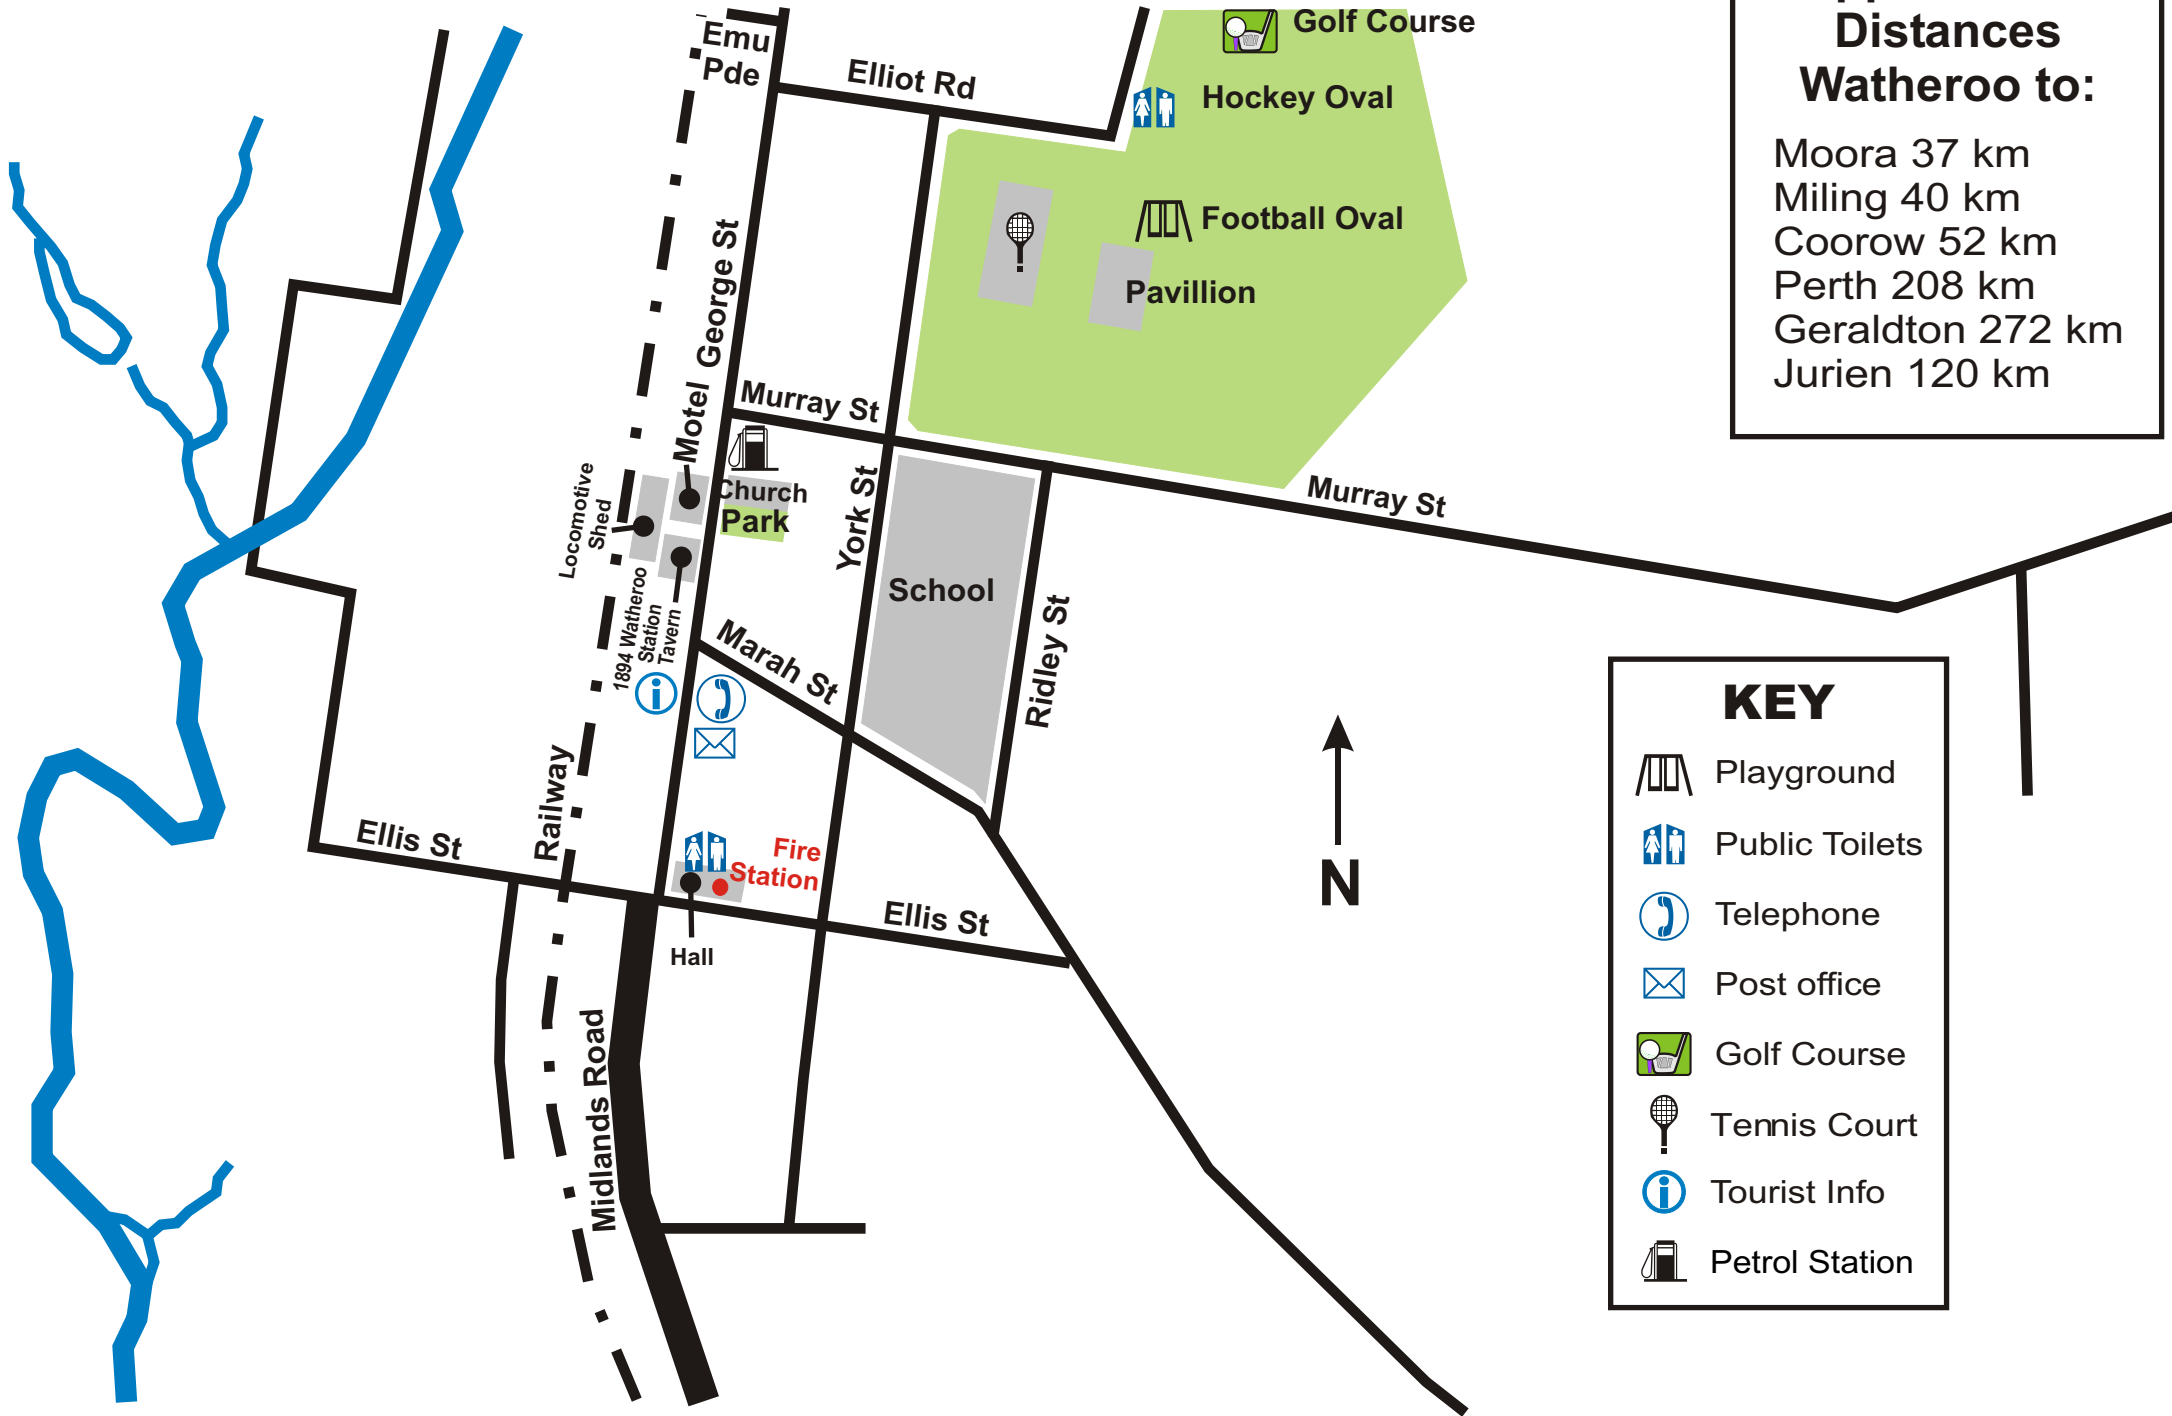

Watheroo Townsite

Approximate Distances Watheroo to:

- Moora 37 km
- Miling 40 km
- Coorow 52 km
- Perth 208 km
- Geraldton 272 km
- Jurien 120 km

KEY

- Playground
- Public Toilets
- Telephone
- Post office
- Golf Course
- Tennis Court
- Tourist Info
- Petrol Station